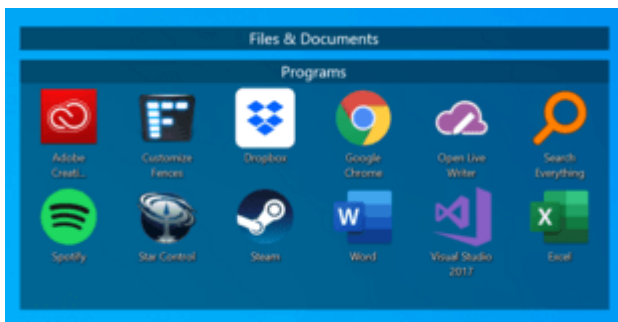

Automatically organize your desktop shortcuts and icons with Fences®!

FENCES COMPARISON

Key Features

- **NEW!** Use fences on modern, high DPI monitors.
- Create shaded areas to organize your desktop.
- **NEW!** Blur the wallpaper behind fences on Windows 10.
- **NEW!** Roll up fences to the Title-bar for cleaner desktops.
- Double click the desktop to hide or show icons.
- Define rules to organize your desktop icons.
- Swipe between multiple pages of fences.
- Create a desktop portal from any folder.
- **NEW!** Navigate the folder structure from within the fence.
- **NEW!** Windows 10 compatibility.

Features

Fences helps you organize your PC by automatically placing your shortcuts and icons into resizable shaded areas on your desktop called fences. Its many customization features are what make Fences the world's most popular Windows desktop enhancement.

Organize

Roll up Fences

Eliminate clutter from your desktop - but keep your Fences where it's easy to find them - with our roll up feature. Double-clicking on a Fence's title-bar will cause the rest of the Fence to "roll up" into it, saving you valuable space. To reveal your fence, you can move your mouse over the title-bar or double-click it again to view the title and all of its icons as normal.

Fences can act as a portal to any folder on your PC. For example, your documents or pictures folders can be mirrored onto your desktop as a fence enabling quick access to their contents without adding clutter to your desktop.